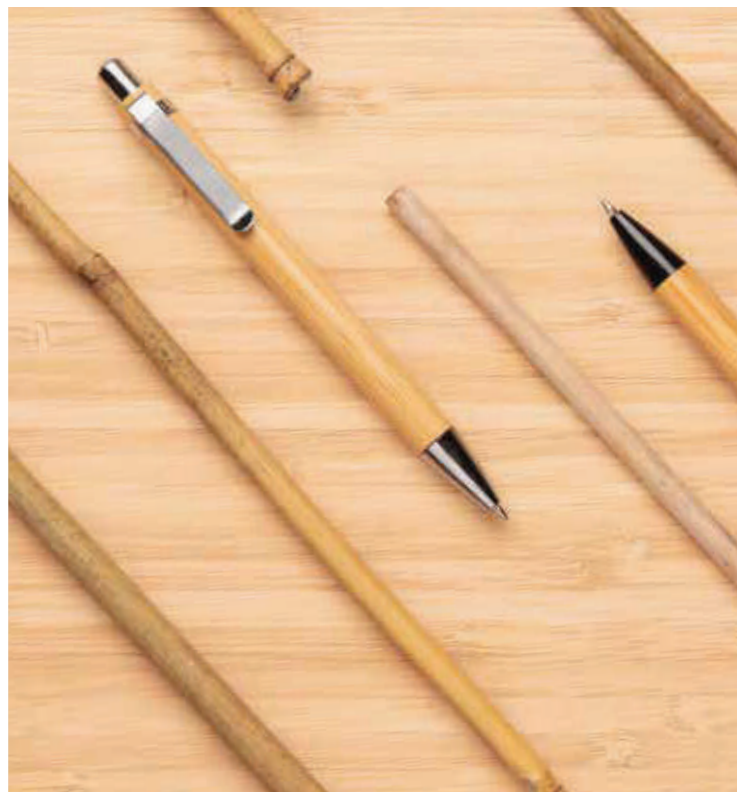

**changing
the way
we give**

collection 2024

Writing instruments

Unlock your inner wordsmith with our ink-redible pens!
So many ideas just need a little bit of paper and a great pen!

Swiss Peak Storm RCS recycled aluminum dual tip pen