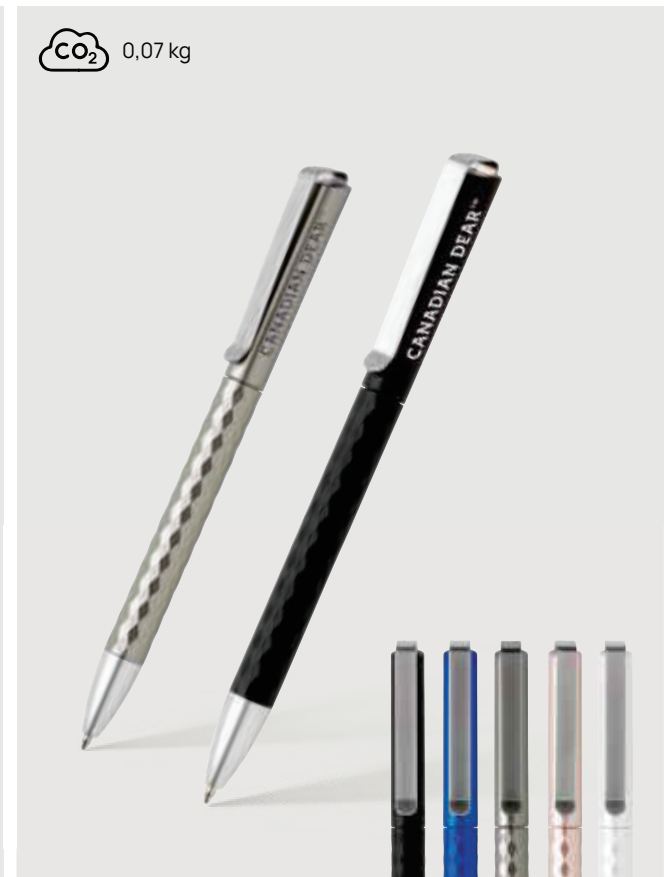

X3.1 pen

Acrylonitril Butadien Styrene (ABS) • With blue ink • Click mechanism • X20 refill type **Size** 14 x ø 1 cm **Max. printsize** 40 x 5mm **Printtechnique** Pad print