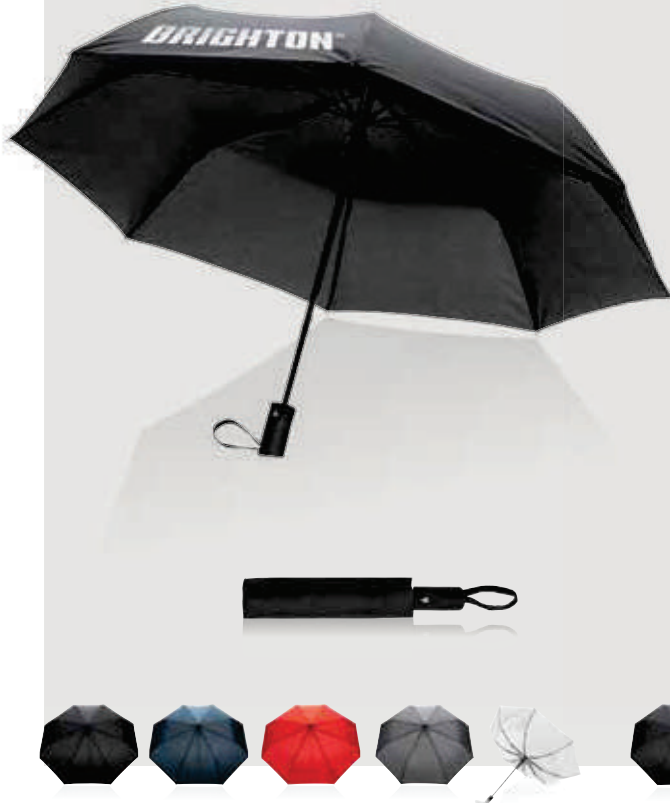

CO₂ 3,22 kg

21" Impact AWARE™ RPET 190T mini auto open umbrella

Recycled polyethylene terephthalate • Open automatically, close manually • Stormproof • Diameter 95cm **Size** 57 x ø 97 cm **Max. printsize** 180 x 120mm **Print technique** Screen transfer

CO₂ 2,26 kg