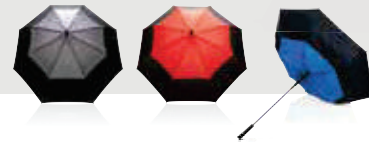

23" Impact AWARE™ RPET 190T reversible umbrella

Recycled polyethylene terephthalate • Manual open/close • Stormproof
• Diameter 102cm **Size** 76 x ø 105 cm **Max. printsize** 180 x 120mm **Print technique** Screen transfer

CO₂ 4 kg